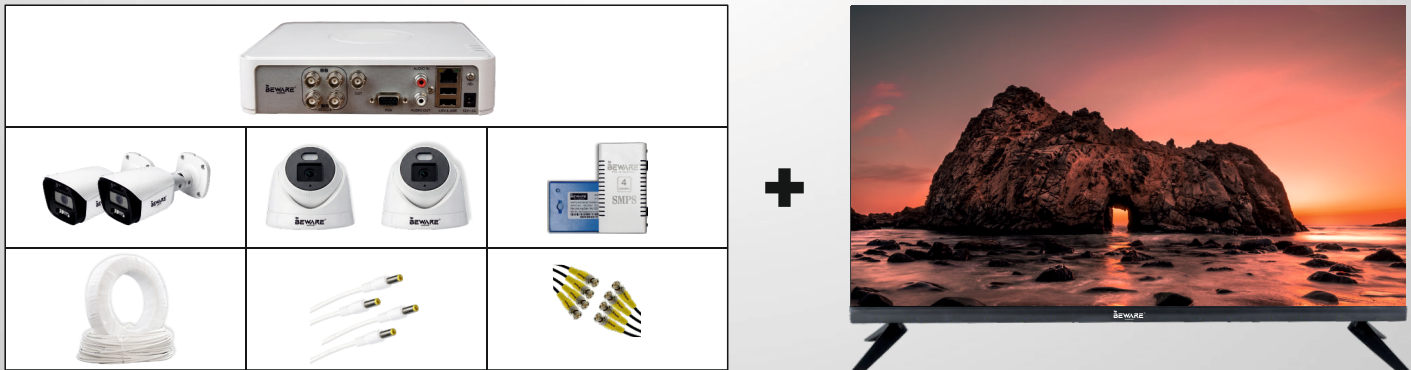

BEWARE 4 Camera CCTV Security Combo Kit with 24" Monitor

Model - BW-4C1NST24HD

Product Overview

The BEWARE 4 Camera CCTV Security Combo Kit is a complete surveillance solution designed for homes, offices, shops, and commercial spaces. This all-in-one package includes 4 high-definition 2.4MP cameras (2 Bullet + 2 Dome) with built-in audio support, delivering clear video monitoring along with sound recording.

The system features a 4 Channel DVR for recording, playback, and remote viewing, while the included 24-inch LED Monitor provides a dedicated display for real-time surveillance. With all essential accessories included, this kit offers easy installation and dependable security monitoring.

KEY FEATURES

- **Complete Security Kit** - Includes cameras, DVR, monitor, cable, connectors, and power supply for a full surveillance setup
- **2.4MP HD Cameras with Audio** - Clear video recording with built-in audio support
- **Dual Camera Combination** - 2 Bullet + 2 Dome cameras for indoor and outdoor monitoring
- **Real-Time Monitoring** - Includes a 24-inch LED monitor for continuous live viewing
- **Remote Viewing Support** - Access live footage through compatible mobile devices and PC
- **Easy Installation** - Plug-and-play setup with all essential accessories included

TECHNICAL SPECIFICATIONS

SYSTEM OVERVIEW	
Camera Quantity:	4 Cameras
Camera Type:	2 Bullet + 2 Dome
Camera Resolution:	2.4MP HD
DVR Type:	4 Channel AHD DVR
Monitor Size:	24 Inch LED Monitor
Technology:	Analog HD (AHD)
Application:	Home, Office, Shop & Commercial Security
IMAGE & VIDEO	
Image Sensor:	1/2.9" CMOS Sensor
Resolution:	2.4MP (Approx. 1920 × 1080)
Lens:	3.6mm Fixed Lens
Day/Night Mode:	IR Cut Filter
White Balance:	Auto
DNR:	3D Digital Noise Reduction
NIGHT VISION	
IR LEDs:	18 SMD LEDs
Night Vision Range:	20–30 Meters
Full Color Support:	Yes
POWER	
Power Supply:	DC 12V ±10%
Power Consumption:	500mA Max
AUDIO FEATURES	
Built-in Audio Support	Supported
Audio Recording (DVR Dependent)	Supported